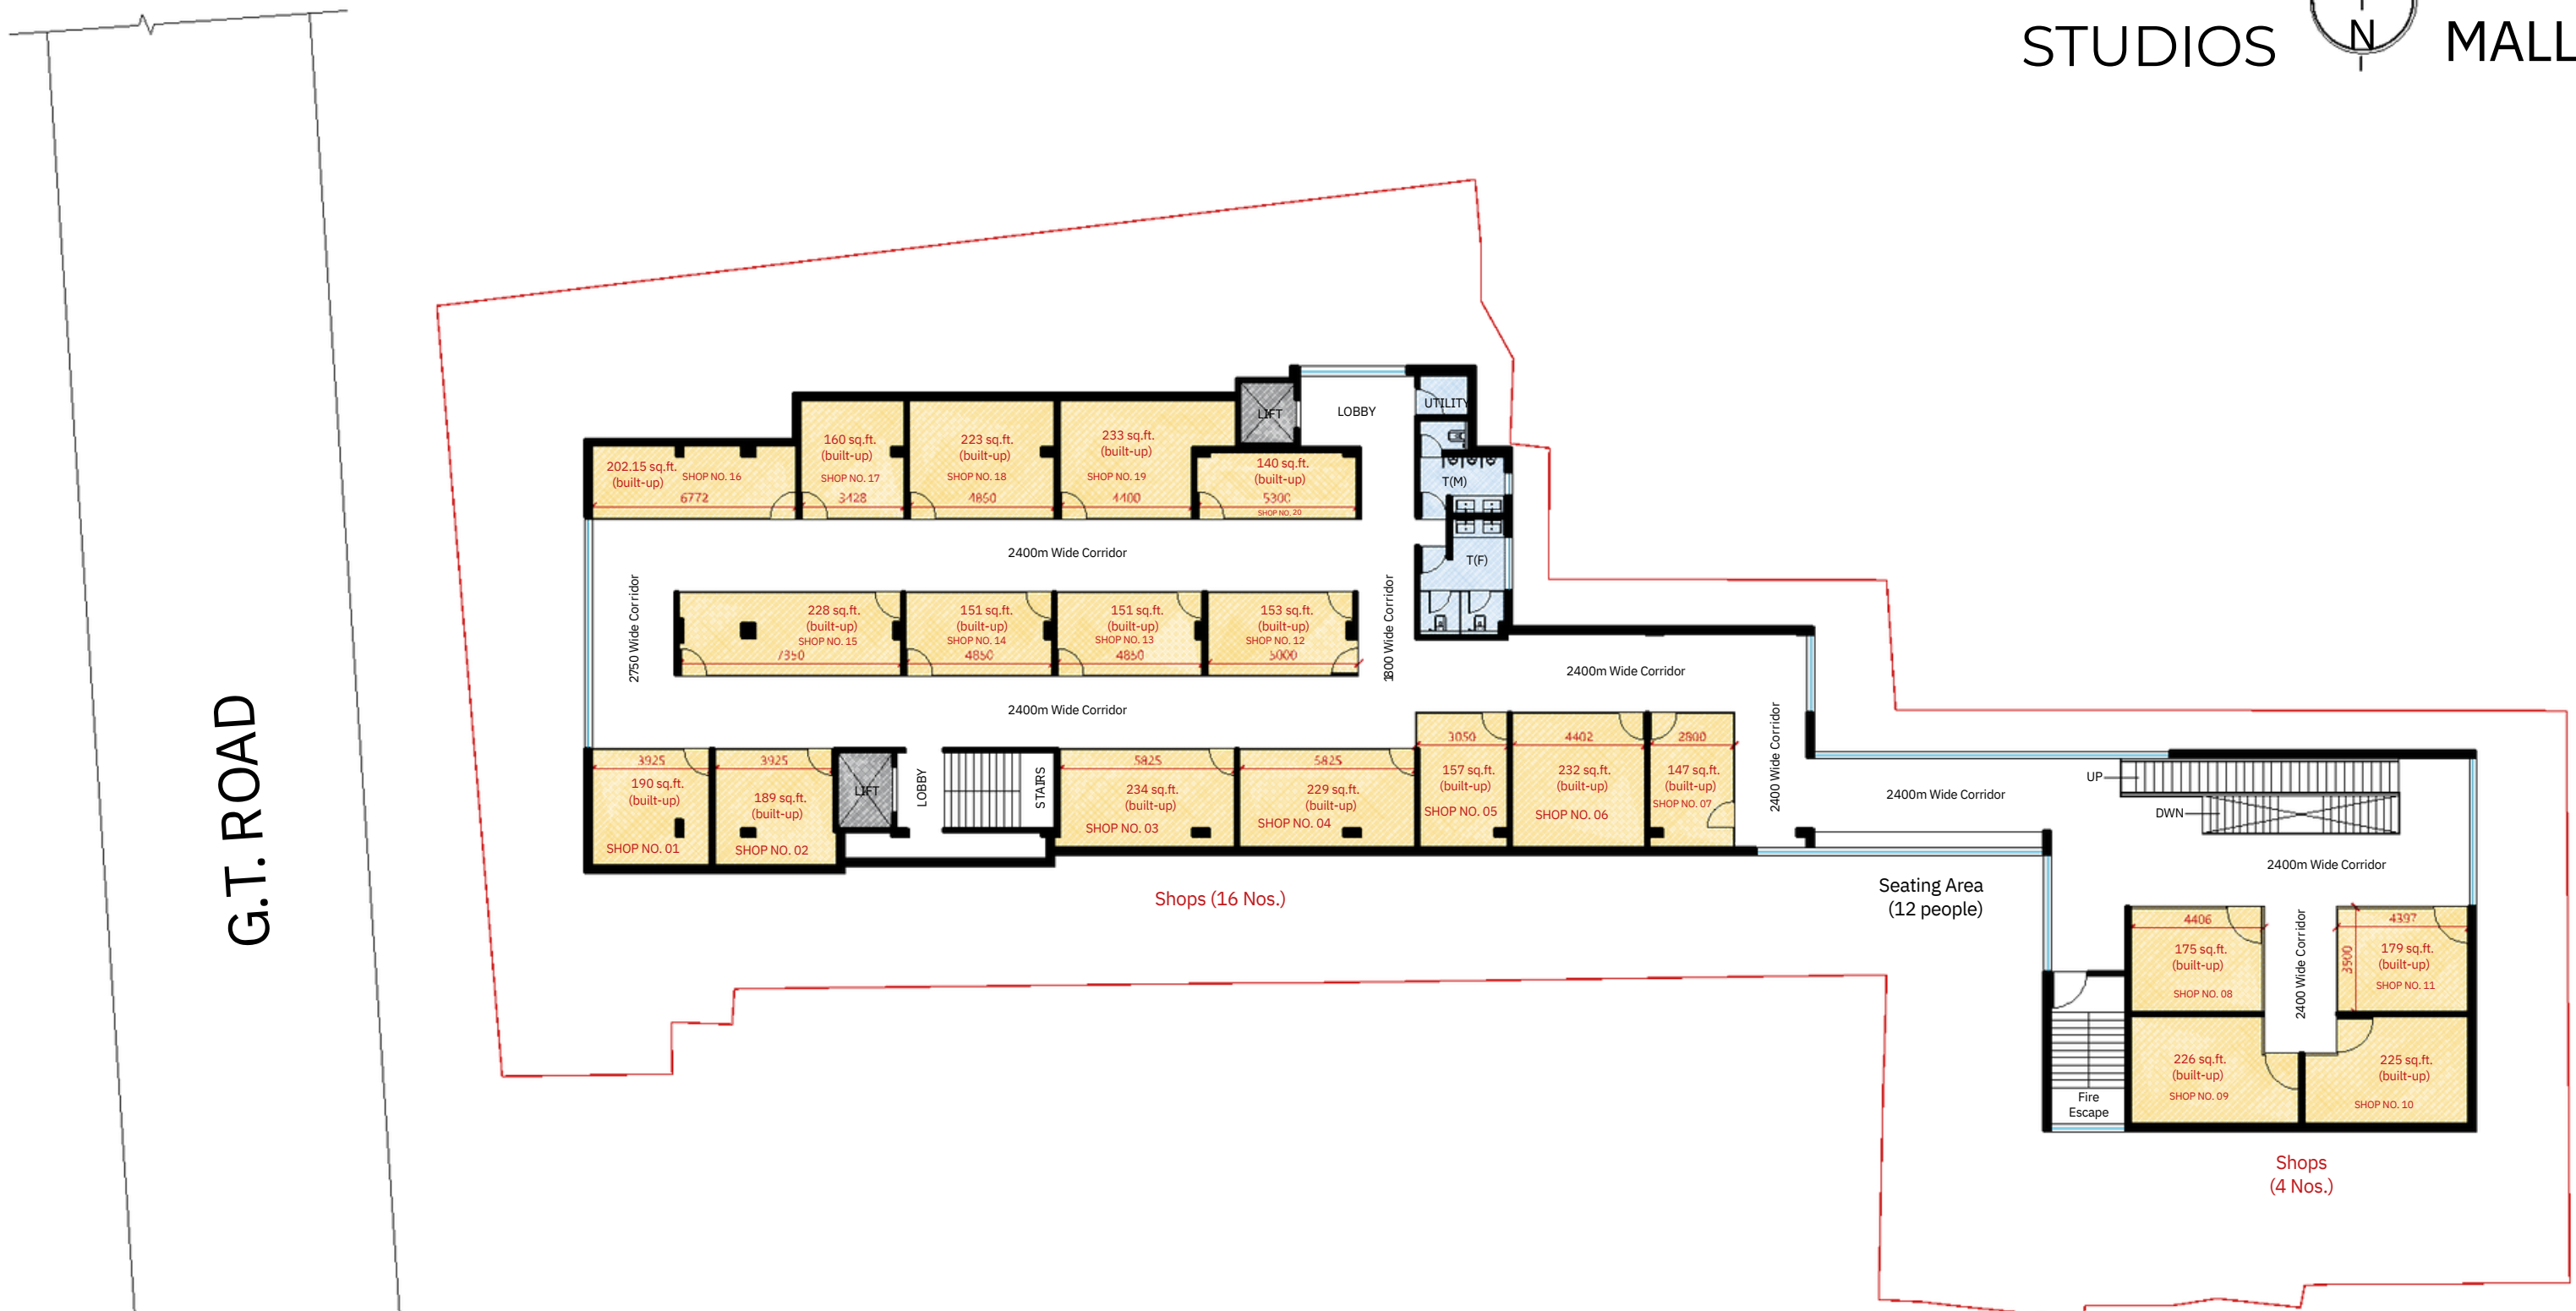

CITY MALL

* The Super Built-Up Area is 25% more than the given Built-Up Area

G.T. ROAD

Shops (16 Nos.)

Seating Area (12 people)

Shops (4 Nos.)

3rd & 4th FLOOR
2 X (20 Shops)

* The Super Built-Up Area is 25% more than the given Built-Up Area

G.T. ROAD

5th FLOOR
(13 Offices + Food Court)

* The Super Built-Up Area is 25% more than the given Built-Up Area

M Bazaar- Howrah

Infront Panch Bhog, 45/3 & 45/4, GT Rd S, Howrah, West Bengal 711101, India