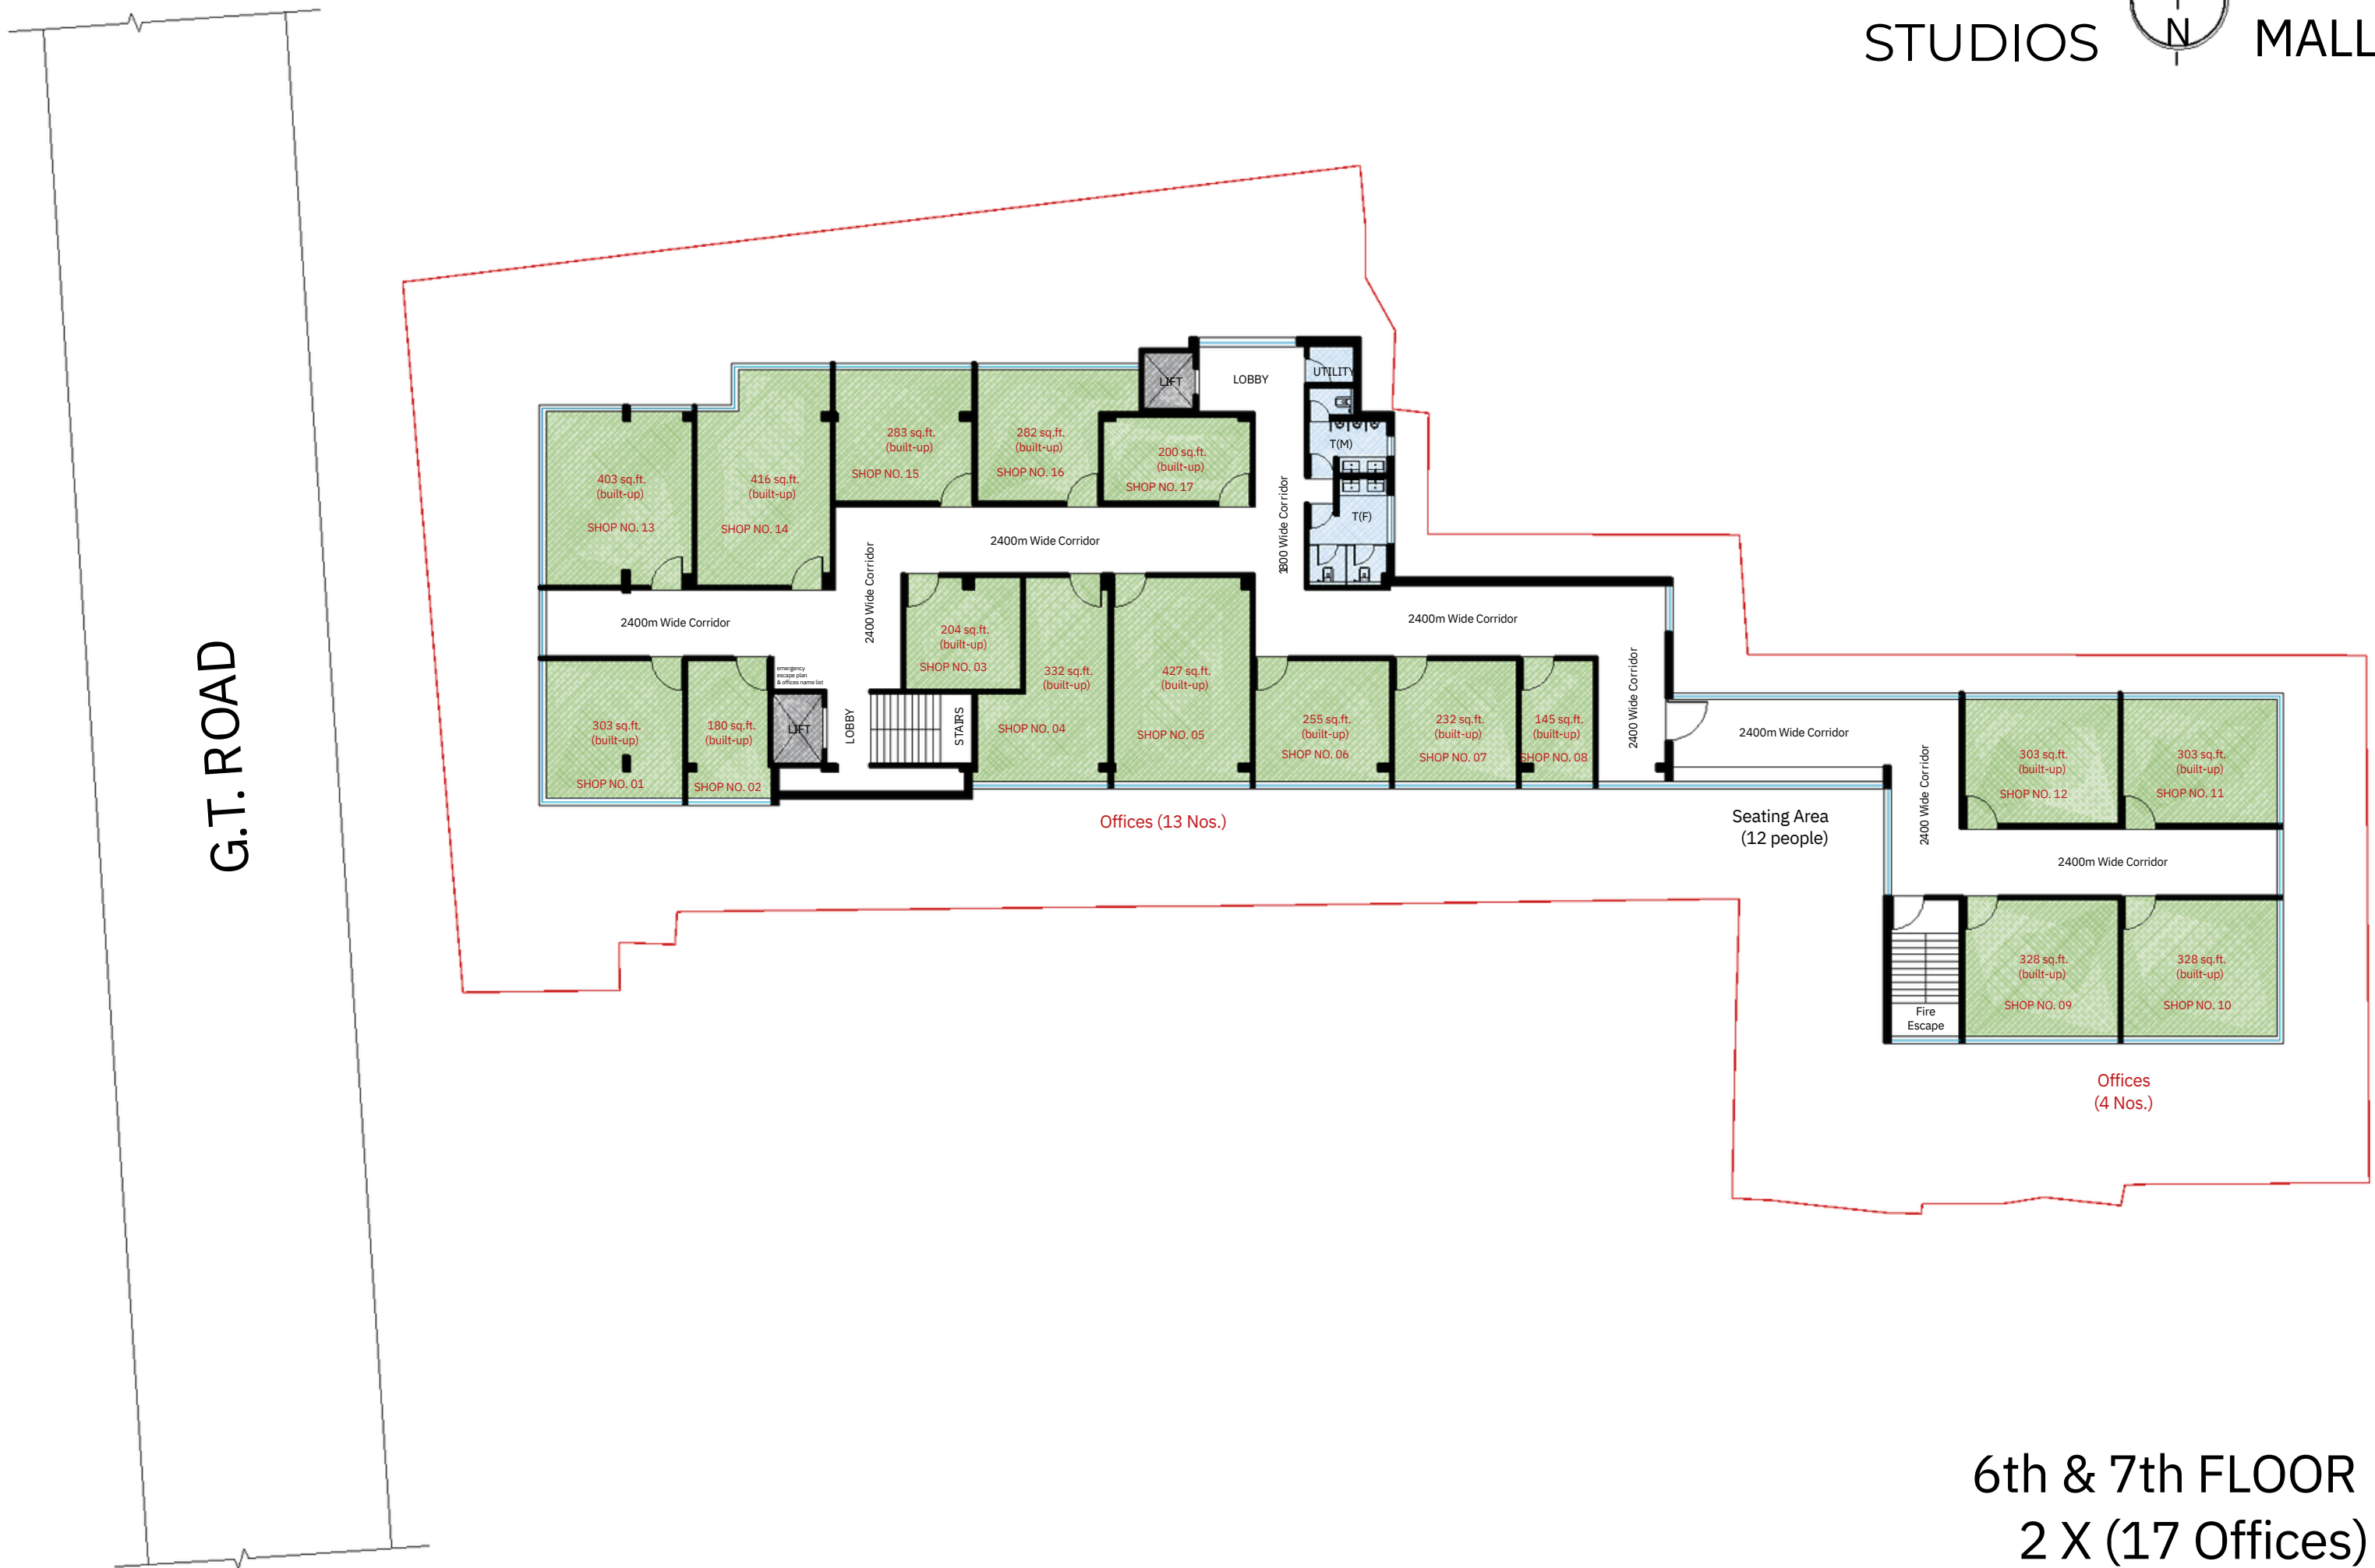

CITY MALL

* The Super Built-Up Area is 25% more than the given Built-Up Area

G.T. ROAD

Shops (16 Nos.)

Seating Area (12 people)

Shops (4 Nos.)

3rd & 4th FLOOR
2 X (20 Shops)

* The Super Built-Up Area is 25% more than the given Built-Up Area

G.T. ROAD

5th FLOOR
(13 Offices + Food Court)

* The Super Built-Up Area is 25% more than the given Built-Up Area

M Bazaar- Howrah

Infront Panch Bhog, 45/3 & 45/4, GT Rd S, Howrah, West Bengal 711101, India